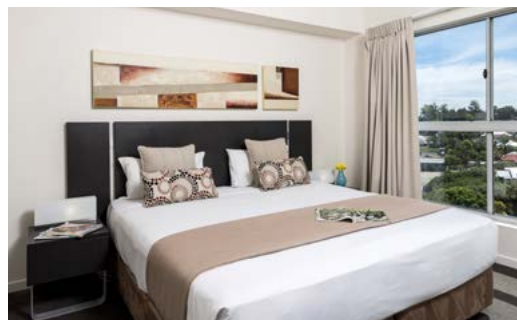

OAKS IPSWICH ASPIRE SUITES

Oaks Ipswich Aspire Suites leads the way for hotels in Ipswich, offering a range of contemporary accommodation options in the heart of Ipswich city. Our hotel is just a 40-minute drive from Brisbane's CBD and 1 hour from the Gold Coast, making it a popular destination for a weekend away, mid-week business stay or longer holiday with family and friends.

Proximity Information

- Restaurants/cafes/cinemas - 200m
- City mall - 220m
- Ipswich CBD - 280m
- Ipswich Hospital - 1.1 km
- Workshop Rail Museum - 1.8km
- Bundamba Racecourse - 5.4km
- Willowbank Raceway - 12.3km
- Brisbane City - 40km

Hotel Features

- 25m lap pool
- Wi-Fi inclusive
- Heated spa
- Furnished sun deck and BBQ
- Fully equipped gymnasium
- Undercover car parking

Room Features

- Studio, 1, 2 and 3 bedroom apartments
- Full kitchen and laundry facilities
- Reverse cycle air conditioning
- Comfortable décor and furnishings